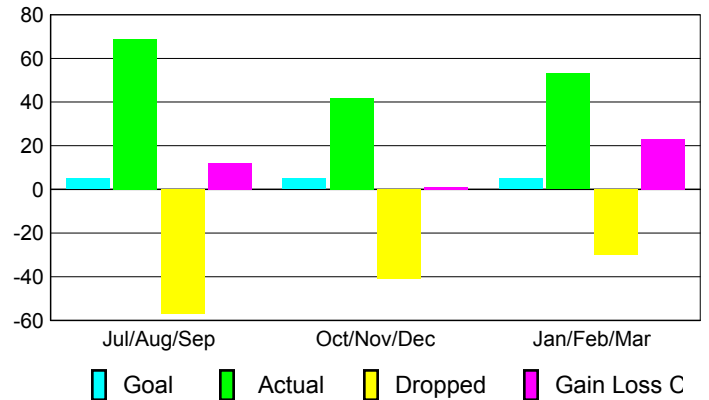

Membership Results 2009-2010

Goal, New, Dropped, Gain/Loss