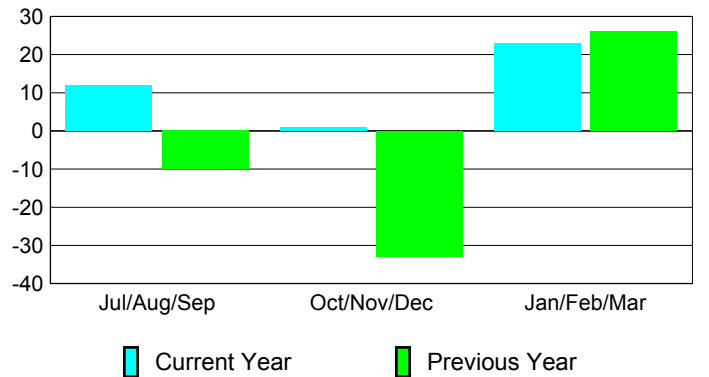

**Membership Results
2009-2010**

**Membership
2008-2009**

Month	Net Memb Goal	Actual New Memb	Actual Dropped Memb	Gain/Loss of Memb	Gain/Loss of Memb
Jul/Aug/Sep	5	69	-57	12	-10
Oct/Nov/Dec	5	42	-41	1	-33
Jan/Feb/Mar	5	53	-30	23	26
Totals	15	164	-128	36	-17

Membership Results 2009-2010

Goal, New, Dropped, Gain/Loss

Comparison of Membership Gain/Loss

Current Year Compared to the Previous Year

Gender Comparison 2009-2010