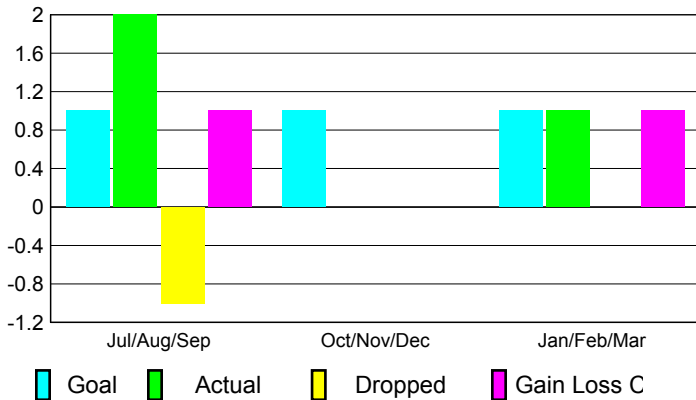

2009-2010 GMT Quarterly Report for District (or Undistricted) **District 4 C2**

GMT: **DANA M BIGGS**

Location: **CALIFORNIA**

GMT CA: **1**

CLUBS

**Club Results
2009-2010**

**Clubs
2008-2009**

Month	New Club Goal	Actual New Clubs	Actual Dropped Clubs	Gain/Loss of Clubs	Gain/Loss of Clubs
Jul/Aug/Sep	1	2	-1	1	0
Oct/Nov/Dec	1	0	0	0	0
Jan/Feb/Mar	1	1	0	1	1
Totals	3	3	-1	2	1

Club Results 2009-2010

Goal, New, Dropped, Gain/Loss

Comparison of Club Gain/Loss

Current Year Compared to the Previous Year

YTD Status Quo Clubs 2009-2010

Status Quo Clubs Compared to Status Quo Members

MEMBERSHIP